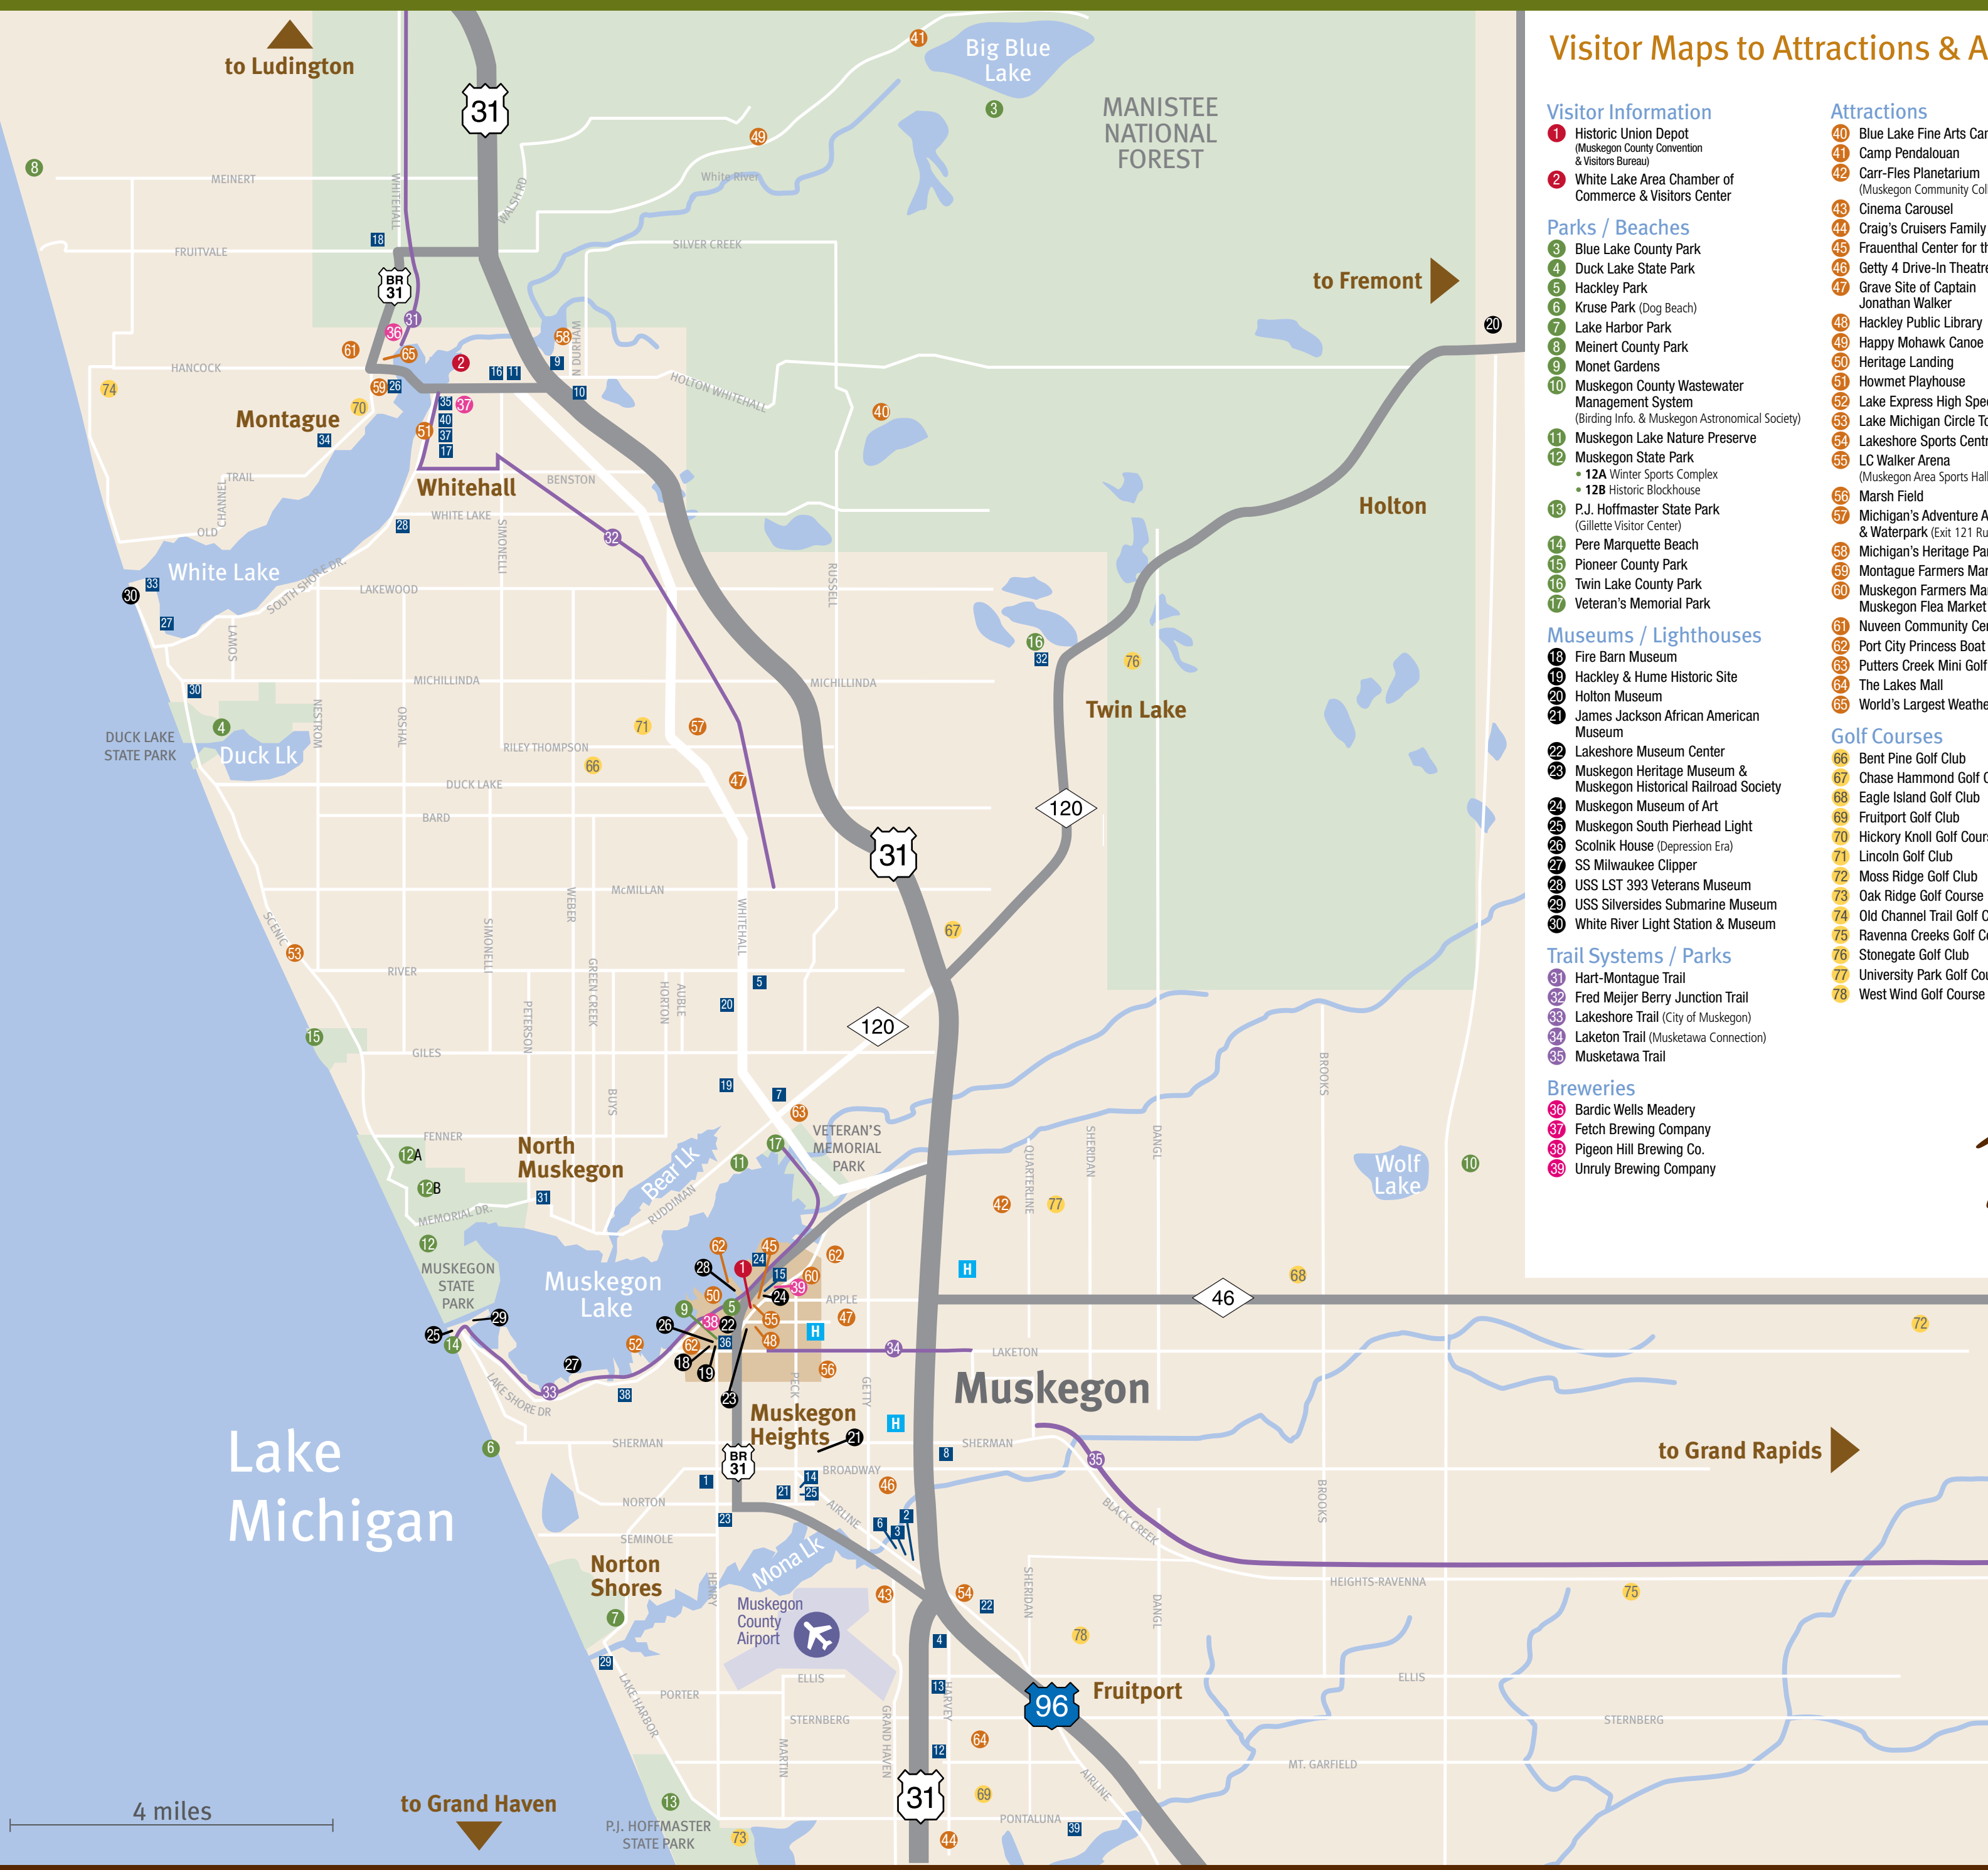

Visitor Maps to Attractions & Accommodations 2016

Visitor Information

- 1 Historic Union Depot (Muskegon County Convention & Visitors Bureau)
- 2 White Lake Area Chamber of Commerce & Visitors Center

Parks / Beaches

- 3 Blue Lake County Park
- 4 Duck Lake State Park
- 5 Hackley Park
- 6 Kruse Park (Dog Beach)
- 7 Lake Harbor Park
- 8 Meinert County Park
- 9 Monet Gardens
- 10 Muskegon County Wastewater Management System (Birding Info. & Muskegon Astronomical Society)
- 11 Muskegon Lake Nature Preserve
- 12 Muskegon State Park
 - 12A Winter Sports Complex
 - 12B Historic Blockhouse
- 13 P.J. Hoffmaster State Park (Gillette Visitor Center)
- 14 Pere Marquette Beach
- 15 Pioneer County Park
- 16 Twin Lake County Park
- 17 Veteran's Memorial Park

Bed & Breakfasts

- 34 Amanda's Bequest
- 35 Cocoa Cottage
- 36 Emery House
- 37 Lewis House
- 38 Port City Victorian Inn
- 39 Village Park
- 40 White Swan Inn

Map Key

- Parks & Beaches
- Attractions
- Golf Courses
- Museums & Light Houses
- Trail Systems
- Visitor Information
- Breweries
- Lodging
- H Hospitals